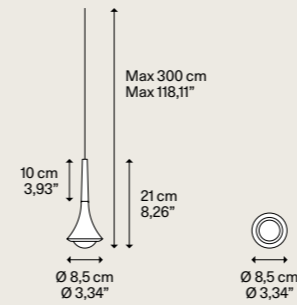

Rain kommt von der Decke herab wie ein Regentropfen im Frühling, mit einer linearen Bewegung, die die geschwungenen, konischen Formen des Korpus betont. Eine Aufhängung aus Metall mit LED-Lichtquelle, einfach und effizient, elegant und besonders stark leuchtend, einzeln oder in wirkungsvollen Kombinationen zu verwenden. ● DE

Rain cae como una gota de lluvia primaveral del techo, con un movimiento lineal que acentúa las sinuosas formas cónicas de su cuerpo. Colgante de metal con fuente luminosa LED, simple y efectiva, elegante y extremadamente brillante, para usarla sola o en composiciones escénicas. ● ES

Светильник *Rain* спускается с потолка подобно капле весеннего дождя, прямолинейность падения которой оттеняет изгибы конических форм его корпуса. Металлический подвесной светильник с источником света LED – простой и эффективный, элегантный и необыкновенно яркий, для использования отдельно или в композициях со сценическим эффектом. ● RU

*Rain*就如从天花板上滴下的一滴春雨，以线性运动加重了其主体的弯曲圆锥形的外形。具有LED光源的金属悬架简单有效，优雅且非常明亮，可单独使用或在场景中组合使用。● ZH

CATEGORY CLUSTER SUSPENSION LAMP

DESIGN Andrea Tosetto, 2015

Rain

Light source
Sorgente luminosa

LED
3000 K
9 W
850 lm
120 V
CRI 92
MacAdam 3-Step

LED included
LED incluso

Net weight 0,34 kg / Peso netto 0,75 lbs | Boxes 2 / Colli 2

Metal structure
Montatura in metallo

Chrome
Cromo

Transparent cable
Cavo trasparente

Matte Black - 9005
Nero Opaco - 9005

Black cable
Cavo nero

Metal decor
Decoro in metallo

Matte Black - 9005
Nero Opaco - 9005 | Code 15621 2030U

Coppery Bronze
Bronzo Ramato | Code 15621 3530U

Brushed Chrome
Cromo Spazzolato | Code 15621 4730U

Gold
Oro | Code 15621 5030U

Rose Gold
Oro Rosa | Code 15621 5530U

Matte Black - 9005
Nero Opaco - 9005 | Code 15622 2030U

Coppery Bronze
Bronzo Ramato | Code 15622 3530U

Brushed Chrome
Cromo Spazzolato | Code 15622 4730U

Gold
Oro | Code 15622 5030U

Rose Gold
Oro Rosa | Code 15622 5530U

IP20 | Energy Saving | Dim Triac

Suspension lamps must be installed on a canopy ▶ p. 426-433
Le lampade a sospensione devono essere installate su rosone ▶ p. 426-433